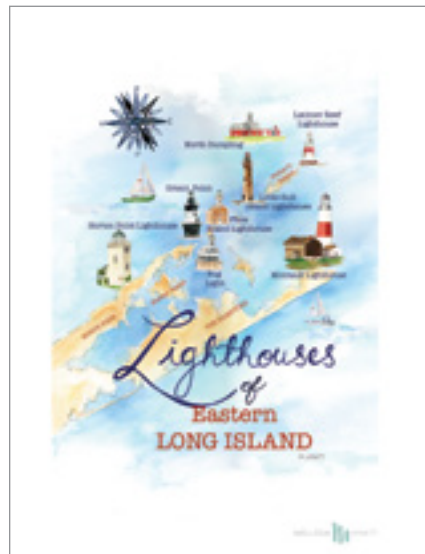

LI LIGHTHOUSE MAP | PRT027