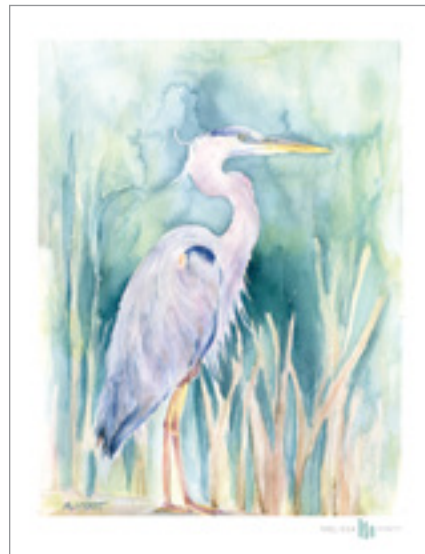

WALL ART

Fine Art Prints | Coastal Living

Printed in the USA with archival ink on 100% cotton rag paper. Packaged with a board insert in a cellophane sleeve.

Sizes: 8x10"/11x14"/18x24" | SKUs marked with * available in 8x10"/11x14" only. | See page 25 for full pricing/sizing details. | MOQ 2 per SKU

HERON | PRT010