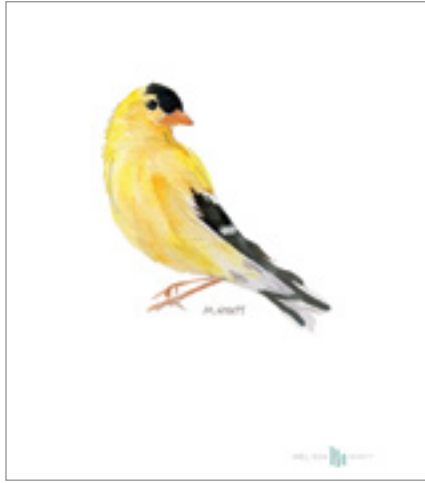

WALL ART

Fine Art Prints | Bird is the Word Series

Printed in the USA with archival ink on 100% cotton rag paper. Packaged with a board insert in a cellophane sleeve.

Sizes: 5x7"/8x10" | See page 25 for full pricing/sizing details. | MOQ 2 per SKU

GOLDY | PRT028