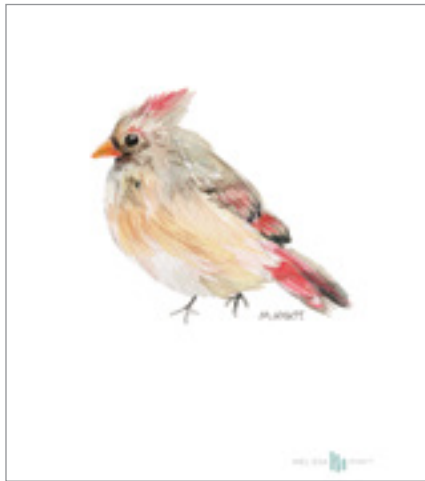

MRS CARDINAL | PRT031