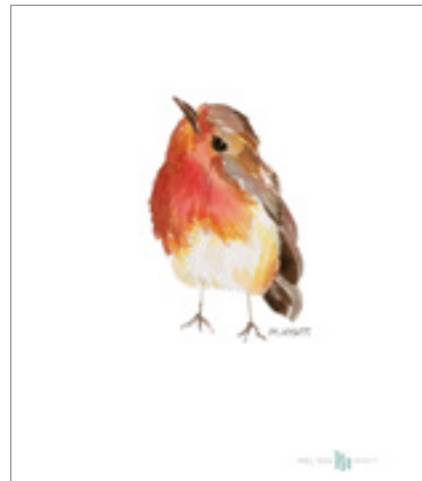

LOOKING UP | PRT032